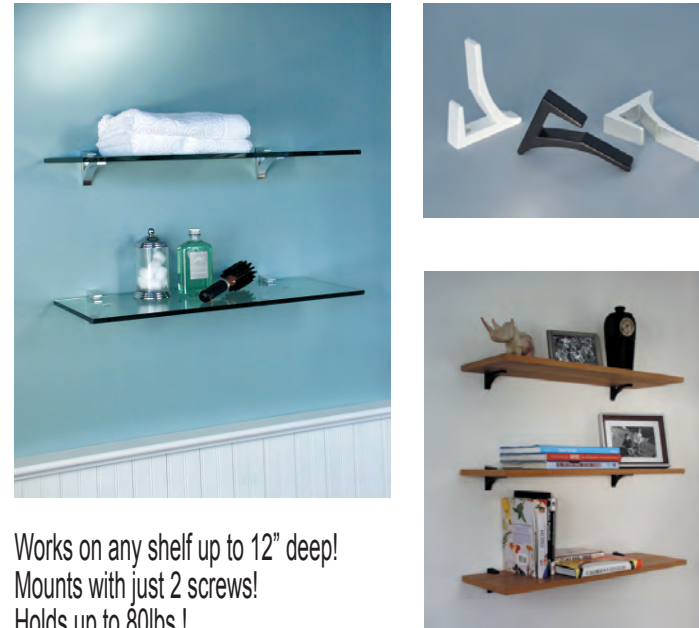

(1024G) 10" x 24"

(1036G) 10" x 36"

(1236G) 12" x 36"

(1242G) 12" x 42"

All sizes available in Kits prepackaged with Brackets

shelving solutions

Expo Design Inc. has been creating shelving solutions since 1991. All of our "original" designs utilize extruded aluminum in their construction. Its quality and strength allows for simple forms that stand the test of time. Shelving is a finishing touch for any room, it creates useful space where there was none. Our shelf brackets and shelf kits will enhance any space with timeless style, utility and strength.

Cable Shelf Bracket

Works on any shelf up to 16" deep!
Mounts with just 2 screws!
Holds up to 100lbs!

Kits available prepackaged with 3/8" tempered glass shelf or **Brackets only**

(CSB5) Alum.
(CSB5B) Blk.

(CSB75) Alum.
(CSB75B) Blk.

2 thickness ranges
3/8" to 1/2" (usually glass)
5/8" to 3/4" (usually wood)

Stainless steel cable, Alum. or anodized Black fittings

The Shelf Clip

Works on any shelf up to 12" deep!
Mounts with just 2 screws!
Holds up to 80lbs.!