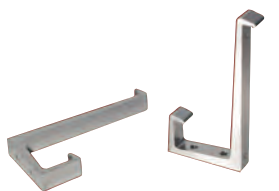

Big Hook Shelf

6" deep bracket that doubles as a hook!

Brackets

(BHK) Single Big Hook
Frosted Chrome / brushed sides

Kits (624BHK) 6" X 24"
(636BHK) 6" X 36"

G Clip NEW!

Same bracket works on any shelf 1/4" to 1" thick!

STOCK 3/8" thick tempered glass

- Tempered.
- High quality, flat polished edge.
- Individually boxed.

(624G) 6" x 24"

(636G) 6" x 36"

(824G) 8" x 24"

(830G) 8" x 30"

(836G) 8" x 36"

(1012G) 10" x 12"

Cable Shelf Bracket

Works on any shelf up to 16" deep!
Mounts with just 2 screws!
Holds up to 100lbs!

Kits available prepackaged with 3/8" tempered glass shelf or **Brackets only**

(CSB5) Alum.
(CSB5B) Blk.

Corner Clip Shelf

(1010SCK) 10"X10"
(1212SCK) 12"X12"

Corner Cable Shelf

(1010K) 10"X10"
(1212K) 12"X12"

3/8" thick tempered glass.