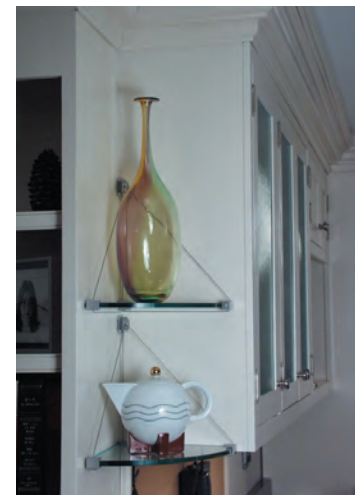

Big Hook Shelf

6" deep bracket that doubles as a hook!

Brackets

(BHK) Single Big Hook
Frosted Chrome / brushed sides

Kits (624BHK) 6" X 24"
(636BHK) 6" X 36"

G Clip NEW!

Same bracket works on any shelf 1/4" to 1" thick!

Frosted Chrome, Satin Black or Gloss White

Curve Clip

Works on any shelf up to 12" deep!
Mounts with just 2 screws!
Holds up to 80lbs.!

Kits available prepackaged with 3/8" tempered glass shelf or **Brackets only**

(CC5C) Ch.
(CC5B) Blk.
(CC5W) Wht.

(CC75C) Ch.
(CC75B) Blk.
(CC75W) Wht.

2 thickness ranges
3/8" to 1/2" (usually glass)
5/8" to 3/4" (usually wood)

Frosted Chrome, Satin Black or Gloss White

Corner Shelves

Corner Clip Shelf

(1010SCK) 10"X10"
(1212SCK) 12"X12"

Corner Cable Shelf

(1010K) 10"X10"
(1212K) 12"X12"

3/8" thick tempered glass.