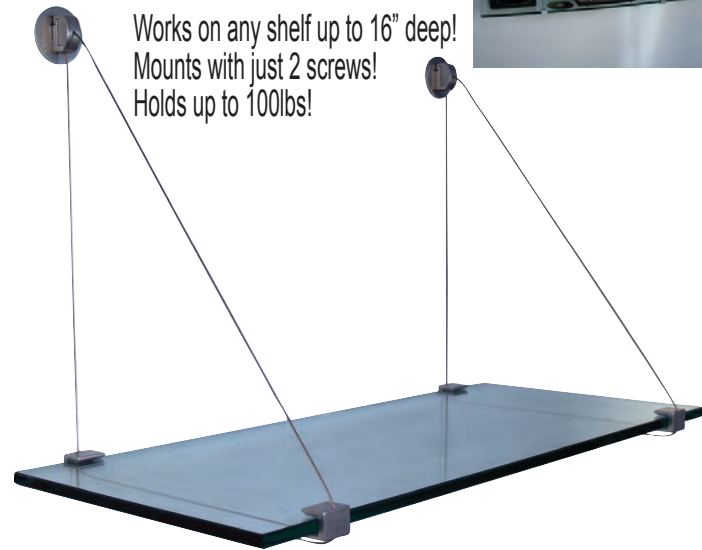

(1024G) 10" x 24"

(1036G) 10" x 36"

(1236G) 12" x 36"

(1242G) 12" x 42"

All sizes available in Kits prepackaged with Brackets

shelving solutions

Expo Design Inc. has been creating shelving solutions since 1991. All of our "original" designs utilize extruded aluminum in their construction. Its quality and strength allows for simple forms that stand the test of time. Shelving is a finishing touch for any room, it creates useful space where there was none. Our shelf brackets and shelf kits will enhance any space with timeless style, utility and strength.

Cable Shelf Bracket

Works on any shelf up to 16" deep!
Mounts with just 2 screws!
Holds up to 100lbs!

Kits available prepackaged with 3/8" tempered glass shelf or **Brackets only**

(CSB5) Alum.
(CSB5B) Blk.

(CSB75) Alum.
(CSB75B) Blk.

2 thickness ranges
3/8" to 1/2" (usually glass)
5/8" to 3/4" (usually wood)

Stainless steel cable, Alum. or anodized Black fittings

The Shelf Clip

Works on any shelf up to 12" deep!
Mounts with just 2 screws!
Holds up to 80lbs.!

Frosted Chrome, Satin Black or Gloss White

Curve Clip

Works on any shelf up to 12" deep!
Mounts with just 2 screws!
Holds up to 80lbs.!

Kits available prepackaged with 3/8" tempered glass shelf or **Brackets only**